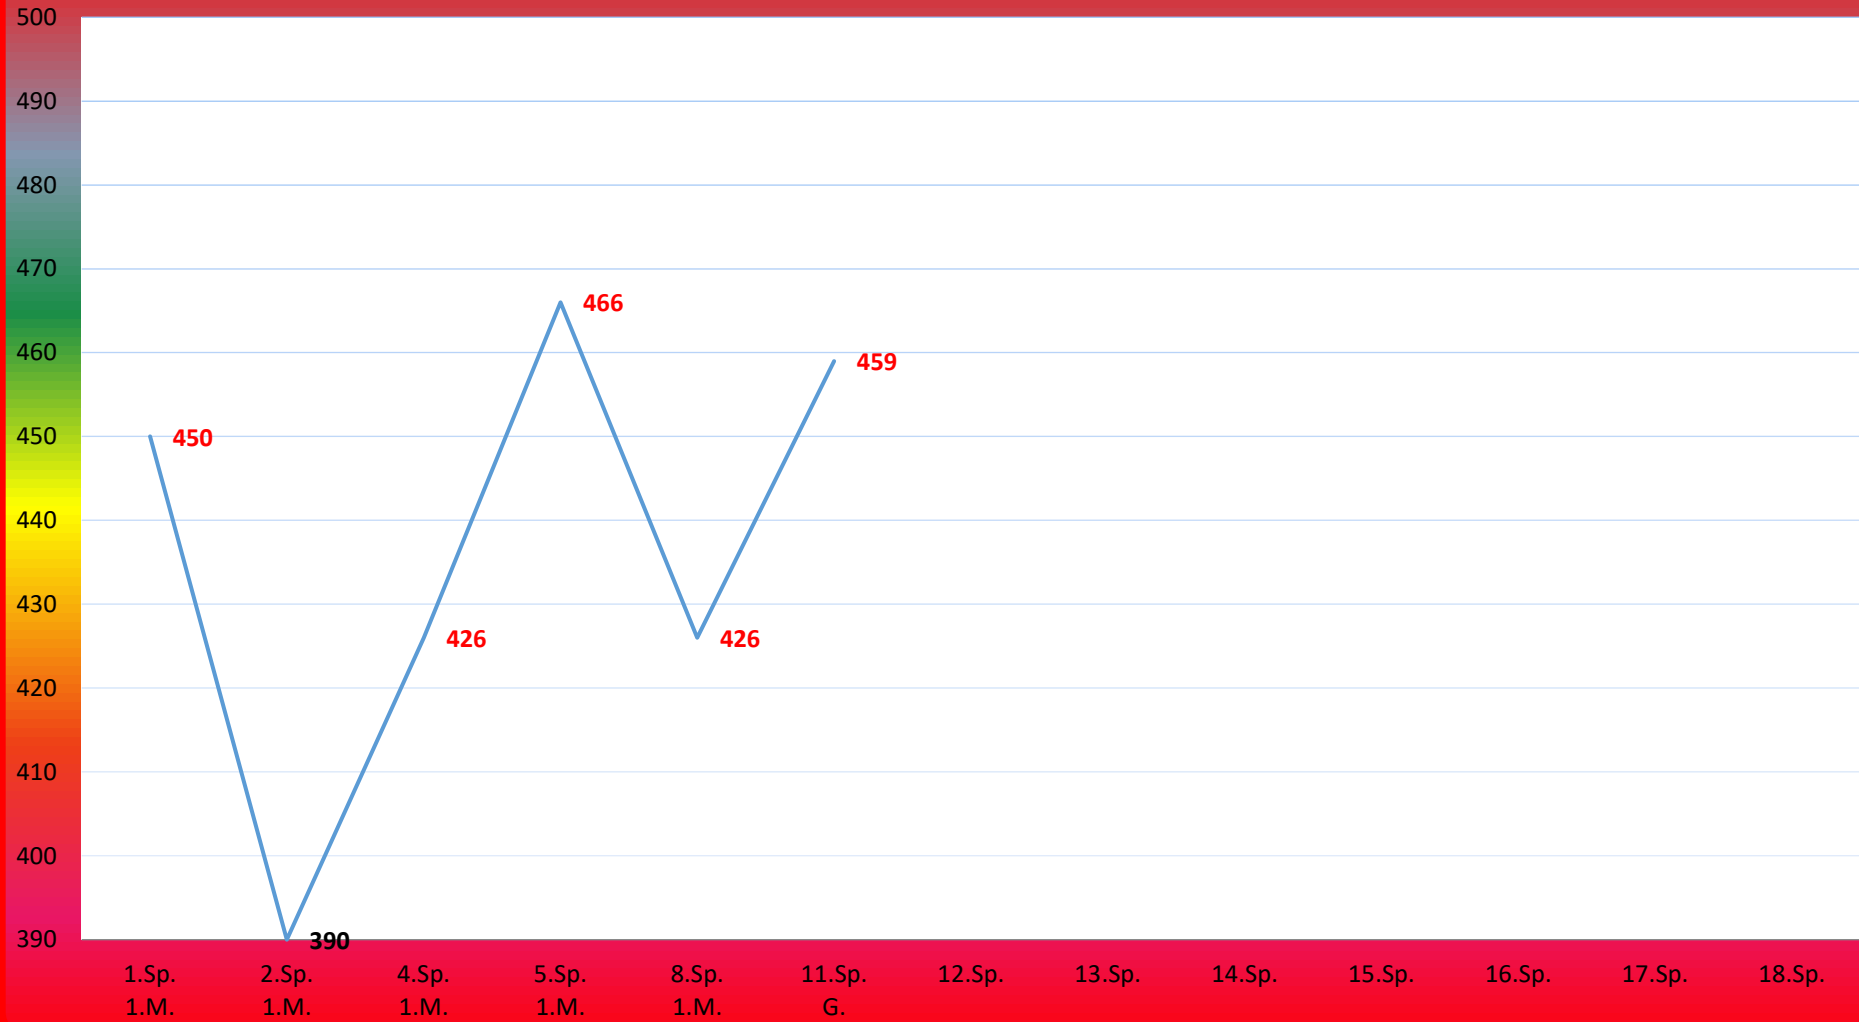

TuS Gerolsheim 1 Frauen Saison 2019 - 2020

2. Bundesliga

Anita Reichenbach

Tina Wagner

Sonja Köhler

Simone Baumstark

1.Sp. 2.Sp. 3.Sp. 4.Sp. 5.Sp. 6.Sp. 8.Sp. 9.Sp. 10.Sp. 11.Sp. 12.Sp. 13.Sp. 14.Sp. 15.Sp. 16.Sp. 17.Sp. 18.Sp.
1.M. 1.M. 1.M. 1.M. 1.M. 1.M. 1.M. G.