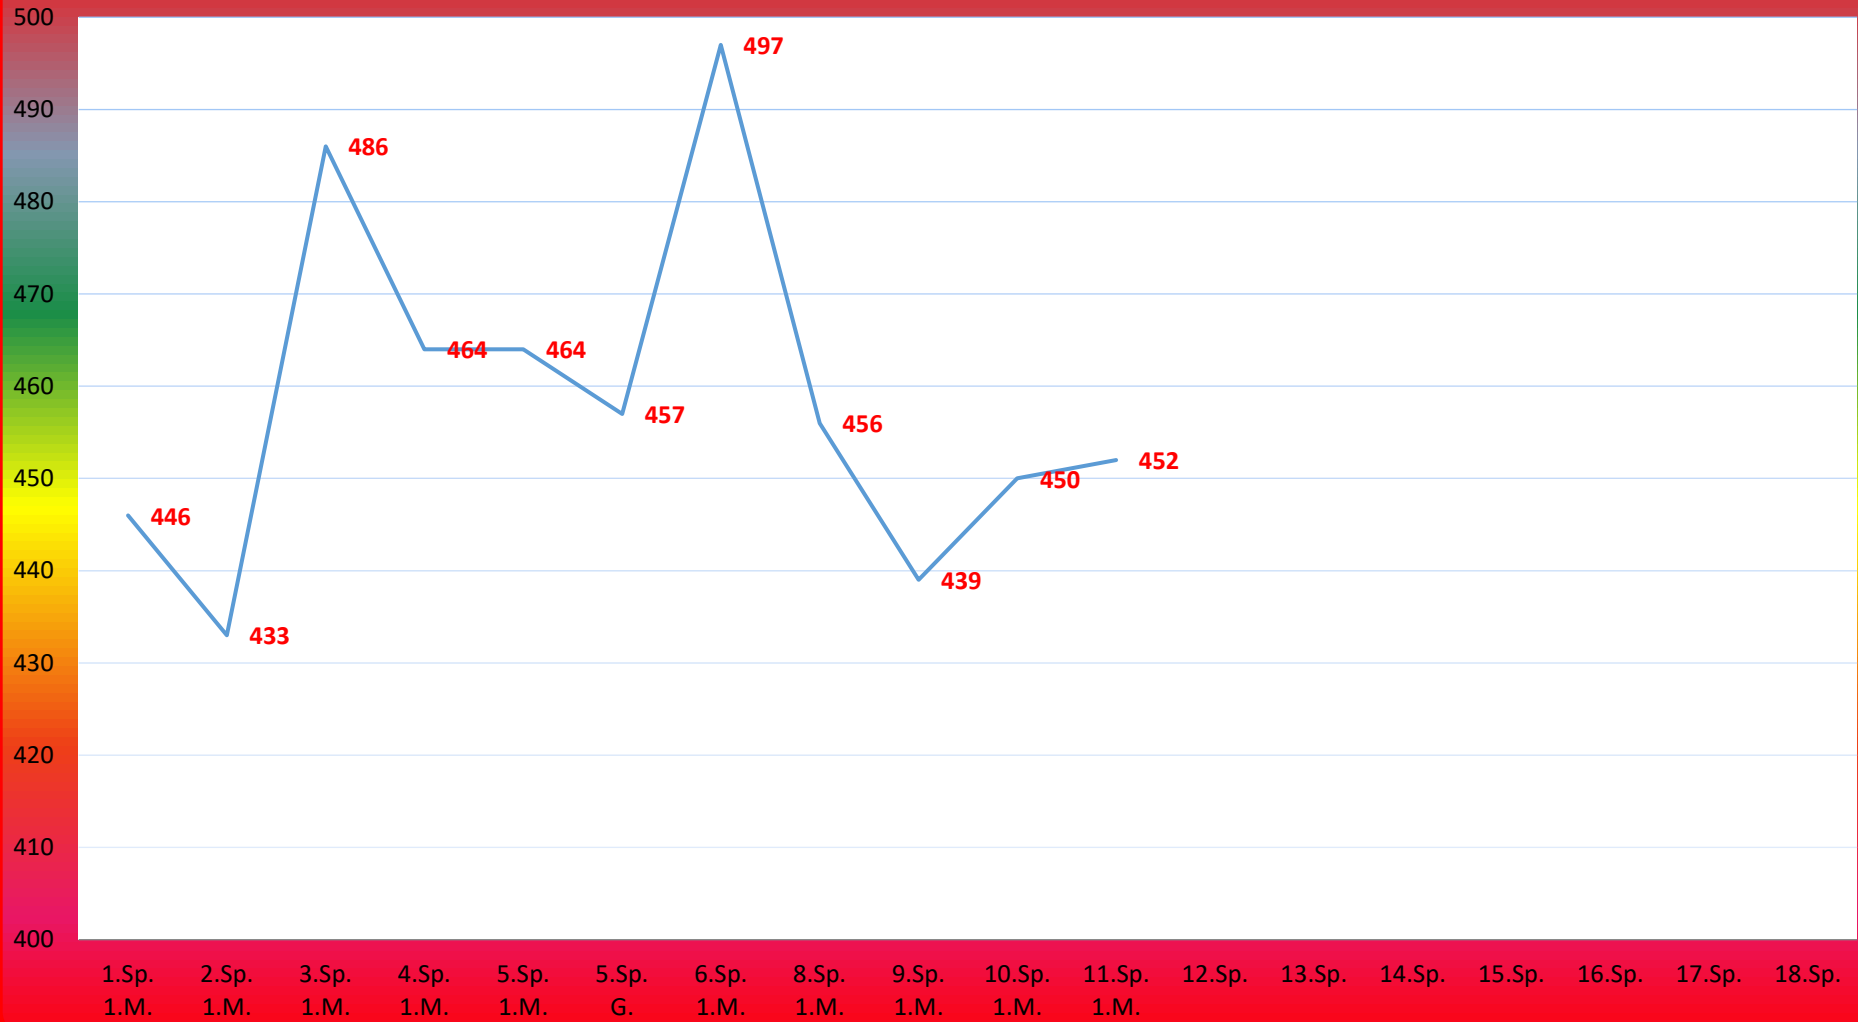

Michaela Houben

1.Sp. 2.Sp. 3.Sp. 4.Sp. 5.Sp. 5.Sp. 6.Sp. 8.Sp. 9.Sp. 10.Sp. 11.Sp. 12.Sp. 13.Sp. 14.Sp. 15.Sp. 16.Sp. 17.Sp. 18.Sp.
1.M. 1.M. 1.M. 1.M. 1.M. G. 1.M. 1.M. 1.M. 1.M. 1.M.